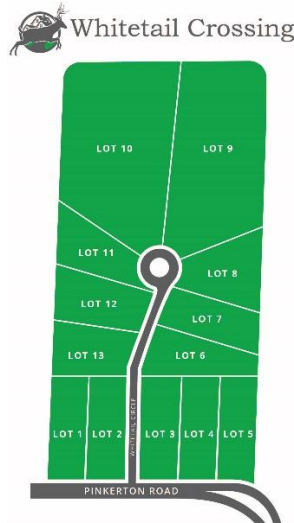

## Lot Prices and Availability

<u>LOT #</u>	<u>Acres</u>	<u>Price</u>	<u>Availability</u>
2	1	Executive Builders	724-935-EXEC
3	1	Tessmer-Spec Home	412-298-0853
9	4.52	238,000	For Sale <sup>412-298-0853</sup>
10	4.68	255,000	For Sale <sup>412-298-0853</sup>
12	1.17	Equity Homes	724-444-5600

**Lots 9 and 10 are open available lots. Bring own builder or choose 1 of our ours!**

**Lots 2 and 12 are available by builder. Contact them directly for info!**

**Lot 3 is a spec home available by builder.**